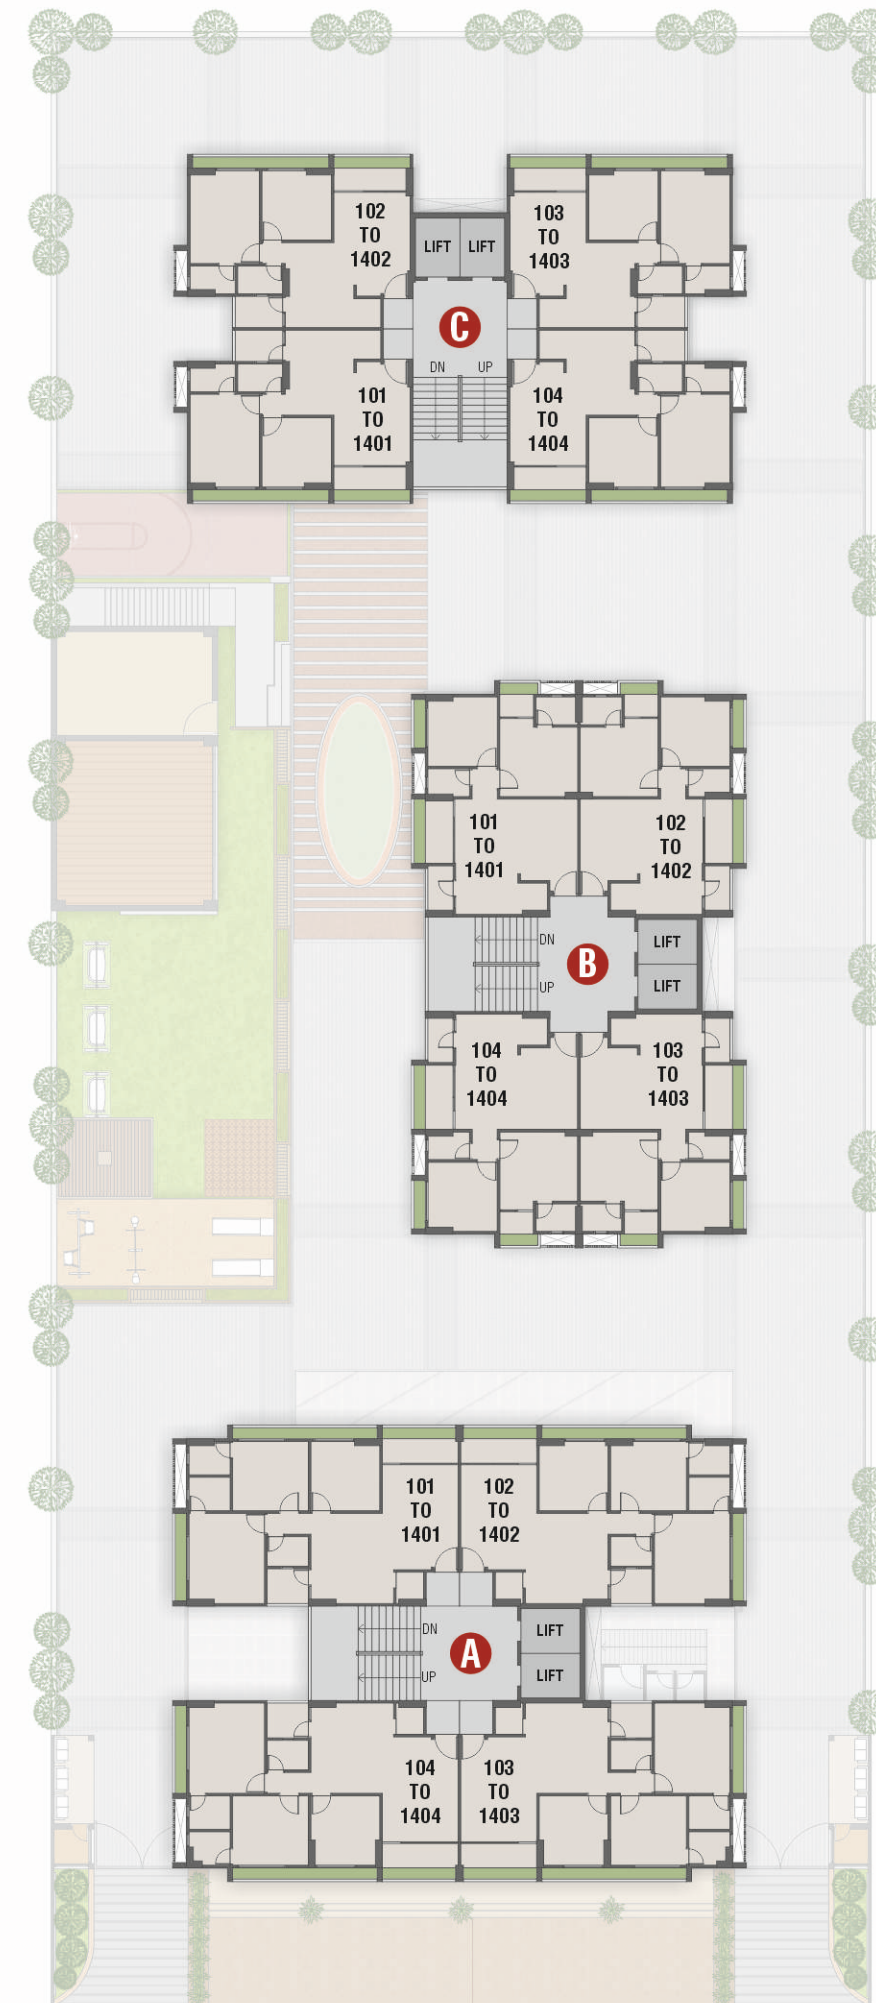

# ANIKET SKY

**2 & 3 BHK**  
THE SPACIOUS LIVING

**ANIKET  
SKY**  
2 & 3 BHK THE SPACIOUS LIVING

Site Location :

**ANIKET SKY**  
Nr. Aniket Heights, B/h. Krystal Shakti farm, S.P. Ring Road,  
Ognaj, Ahmedabad.

Booking Contact :

+91 **93 75 556 556**  
+91 **93 77 556 556**

scan for location

REDBOX.CO.IN 9898 310013

A NOVEL WAY OF  
**LIVING HAPPILY**

  
**TERRACE GARDEN WITH  
MODERN FACILITY**

  
**PREMIUM  
LOCATION**

  
**WELL VENTILATED  
CAMPUS PLANNING**

**LEGEND**

- 01 ELEGANT ENTRANCE PLAZA
- 02 SECURITY WITH DROP OFF ZONE
- 03 BASEMENT IN / OUT RAMP
- 04 CHILDREN PLAY AREA
- 05 SEATING AREA WITH GAZEBO
- 06 SENIOR CITIZEN SITTING
- 07 JULLA PARK
- 08 MULTI PURPOSE GARDEN
- 09 OPEN AIR THEATRE SCREEN
- 10 MULTIPURPOSE HALL  
( 23'9" X 23'0" )
- 11 SOCIETY OFFICE / CYBER CLUB  
( 15'0" X 23'0" )
- 12 MULTIPURPOSE COURT
- 13 KIDS TRICYCLE ZONE
- 14 SKATING RING
- 15 TODDLER PLAY AREA
- 16 EV CHARGING WALL
- 17 10' WIDE ENTRANCE FOYER

**GROUND  
FLOOR**

2 & 3 BHK THE SPACIOUS LIVING

**TYPICAL  
FLOOR**  
( 1ST TO 14TH )

A BLOCK | 3 BHK

C BLOCK | 2 BHK

B BLOCK | 2 BHK

**ANIKET**  
SKY

2 & 3 BHK THE SPACIOUS LIVING